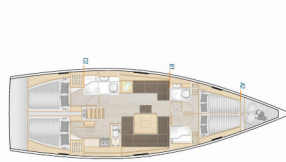

DECK: Bathing platform, Bimini top, Cockpit table, Cockpit/stern, outside shower, Dinghy, Electric anchor windlass, Sprayhood, Teak cockpit

ENTERTAINMENT: Outdoor speakers, Radio CD player

GALLEY: Gas cookers, Hot water, Kitchen utensils (Galley equipment, cutlery), Oven, Refrigerator