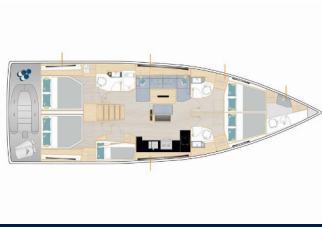

Yacht Base	Göcek/D-Marin, Turkey
Yacht ID	26
Yacht Brands	Hanse Yachts
Yacht Name	Kille
Production Year	2024
Length	15.97 M
Cabins	5 + 1
Berths	10 + 1
Persons	11
WC/Shower	3 + 1

COMFORT: Cockpit cushions

DECK: Bathing platform, Bimini top, Cockpit table, Cockpit/stern, outside shower, Dinghy, Electric anchor windlass, Sprayhood, Teak cockpit

ENTERTAINMENT: Outdoor speakers, Radio CD player

GALLEY: Gas cookers, Hot water, Kitchen utensils (Galley equipment, cutlery), Oven, Refrigerator