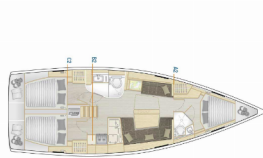

DECK: Bathing platform, Bimini top, Cockpit table, Cockpit/stern, outside shower, Dinghy, Sprayhood, Teak cockpit

ENTERTAINMENT: Indoor speakers, Outdoor speakers, Radio mp3 player

GALLEY: Hot water, Kitchen utensils (Galley equipment, cutlery), Oven, Refrigerator, Stove

INTERIOR: Convertible table in salon, Electric toilet

NAVIGATION: 3 blade folding propeller, Autopilot, Bow thruster, Echosounder/Depthsounder, GPS chart plotter - cockpit, Nautical charts, Pilot book, Speedometer (Speed log), Tridata, Wind instrument/Anemometer

SAFETY: VHF radio

YACHT ELECTRICS: Battery charger , Inverter, Water heater

Yacht Base Fethiye, Lykia Yacht Club, Turkey

Yacht ID 23

Yacht Brands Hanse Yachts

Yacht Name Lauda

Production Year 2023

Length 12.40 M

Cabins 3

Berths 6 + 2

WC/Shower 1