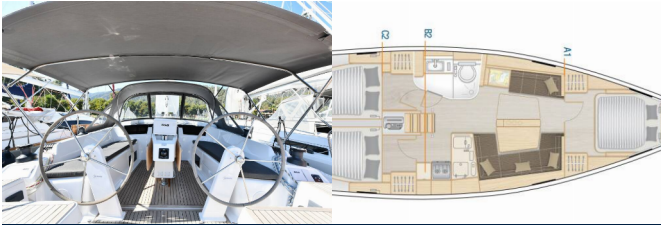

Yacht Base	Göcek/D-Marin, Turkey
Yacht ID	23
Yacht Brands	Hanse Yachts
Yacht Name	Lauda
Production Year	2023
Length	12.40 M
Cabins	3
Berths	6
Persons	6
WC/Shower	1

DECK: Bathing platform, Bimini top, Cockpit table, Cockpit/stern, outside shower, Dinghy, Sprayhood, Teak cockpit