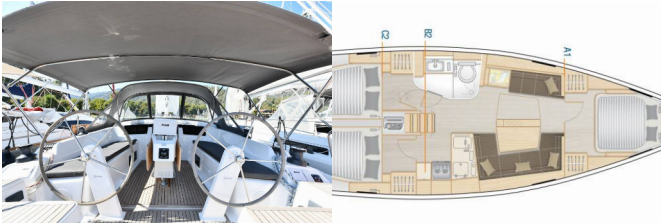

Yacht Base	Fethiye, Lykia Yacht Club, Turkey
Yacht ID	23
Yacht Brands	Hanse Yachts
Yacht Name	Lauda
Production Year	2023
Length	12.40 M
Cabins	3
Berths	6 + 2
WC/Shower	1

DECK: Bathing platform, Bimini top, Cockpit table, Cockpit/stern, outside shower, Dinghy, Sprayhood, Teak cockpit