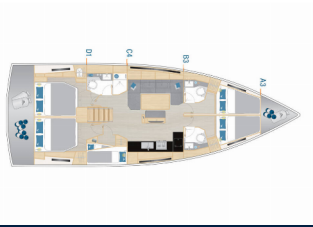

HANSE 460

Gemile (2024)

SAYSAIL

THAT'S ALL YOU NEED

Saysail • Göcek Village Port Büngüş Koyu Göcek • 48310 Fethiye - Muğla • Turkey

Phone: +90 252 645 2047

E-mail: booking@saysail.com

Web: saysail.com

Yacht Base	Marin Turk Göcek Village Port, Turkey
Yacht ID	19
Yacht Brands	Hanse Yachts
Yacht Name	Gemile
Production Year	2024
Length	14.60 M
Cabins	5
Berths	10 + 2
Persons	12
WC/Shower	3

DECK: Bathing platform, Bimini top, Cockpit cushions, Cockpit table, Cockpit/stern, outside shower, Dinghy, Electric anchor windlass, Sprayhood, Teak cockpit

ENTERTAINMENT: Outdoor speakers, Radio CD player

GALLEY: Gas cookers, Hot water, Kitchen utensils (Galley equipment, cutlery), Oven, Refrigerator

INTERIOR: Bed linen, Salon table

NAVIGATION: Autopilot, Bow thruster, GPS chart plotter - cockpit, Nautical charts, Pilot book, Tridata

SAFETY: VHF radio

YACHT ELECTRICS: Battery charger , Heating, Inverter